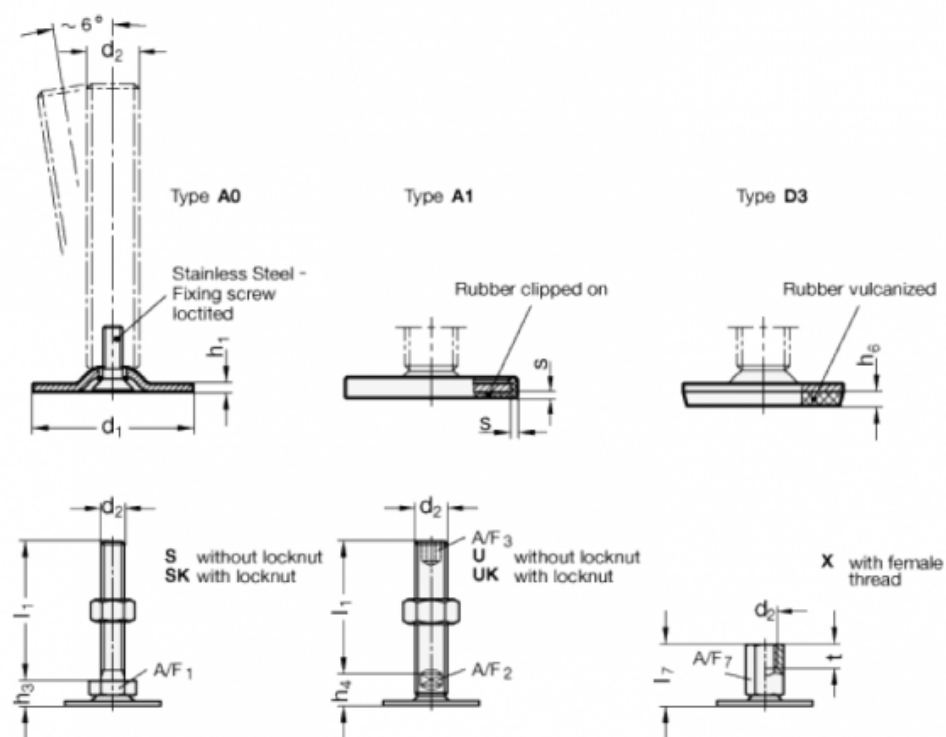

Data Sheet

Article number: 204050M1050A0SK
 Description: E+G levelling foot
 GN 40-50-M10-50-A0-SK
 Note: SK With nut, External hexagon at the bottom

Measures

A/F1 = 17
 d1 = 50
 d2 = M10
 h1 = 2.5
 h3 = 11
 h6 =
 l1 = 50
 s =